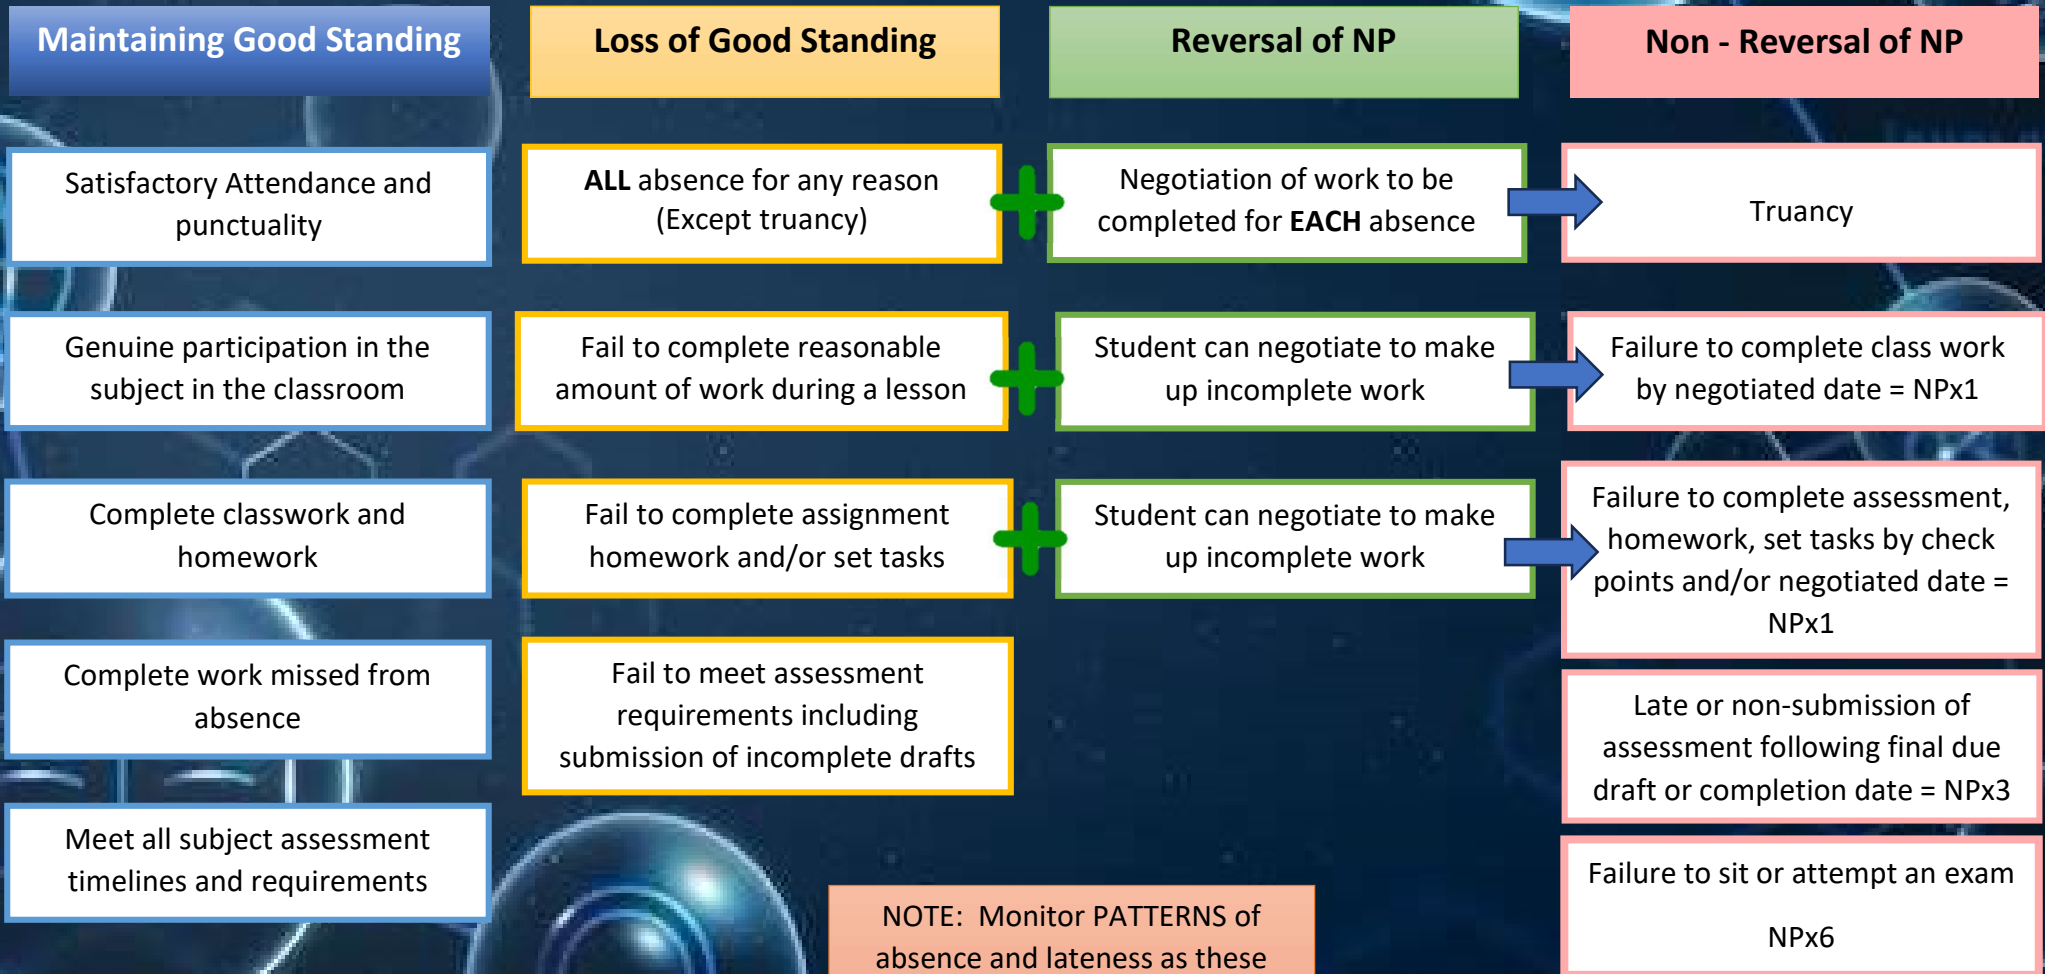

# Hervey Bay State High School

**Academic Good Standing and Teacher Professional Judgement** – decision about what should be done to best serve individual students to support their academic progress, performance, engagement and achievement

NOTE: Monitor PATTERNS of absence and lateness as these need to be referred to AGS and HOD